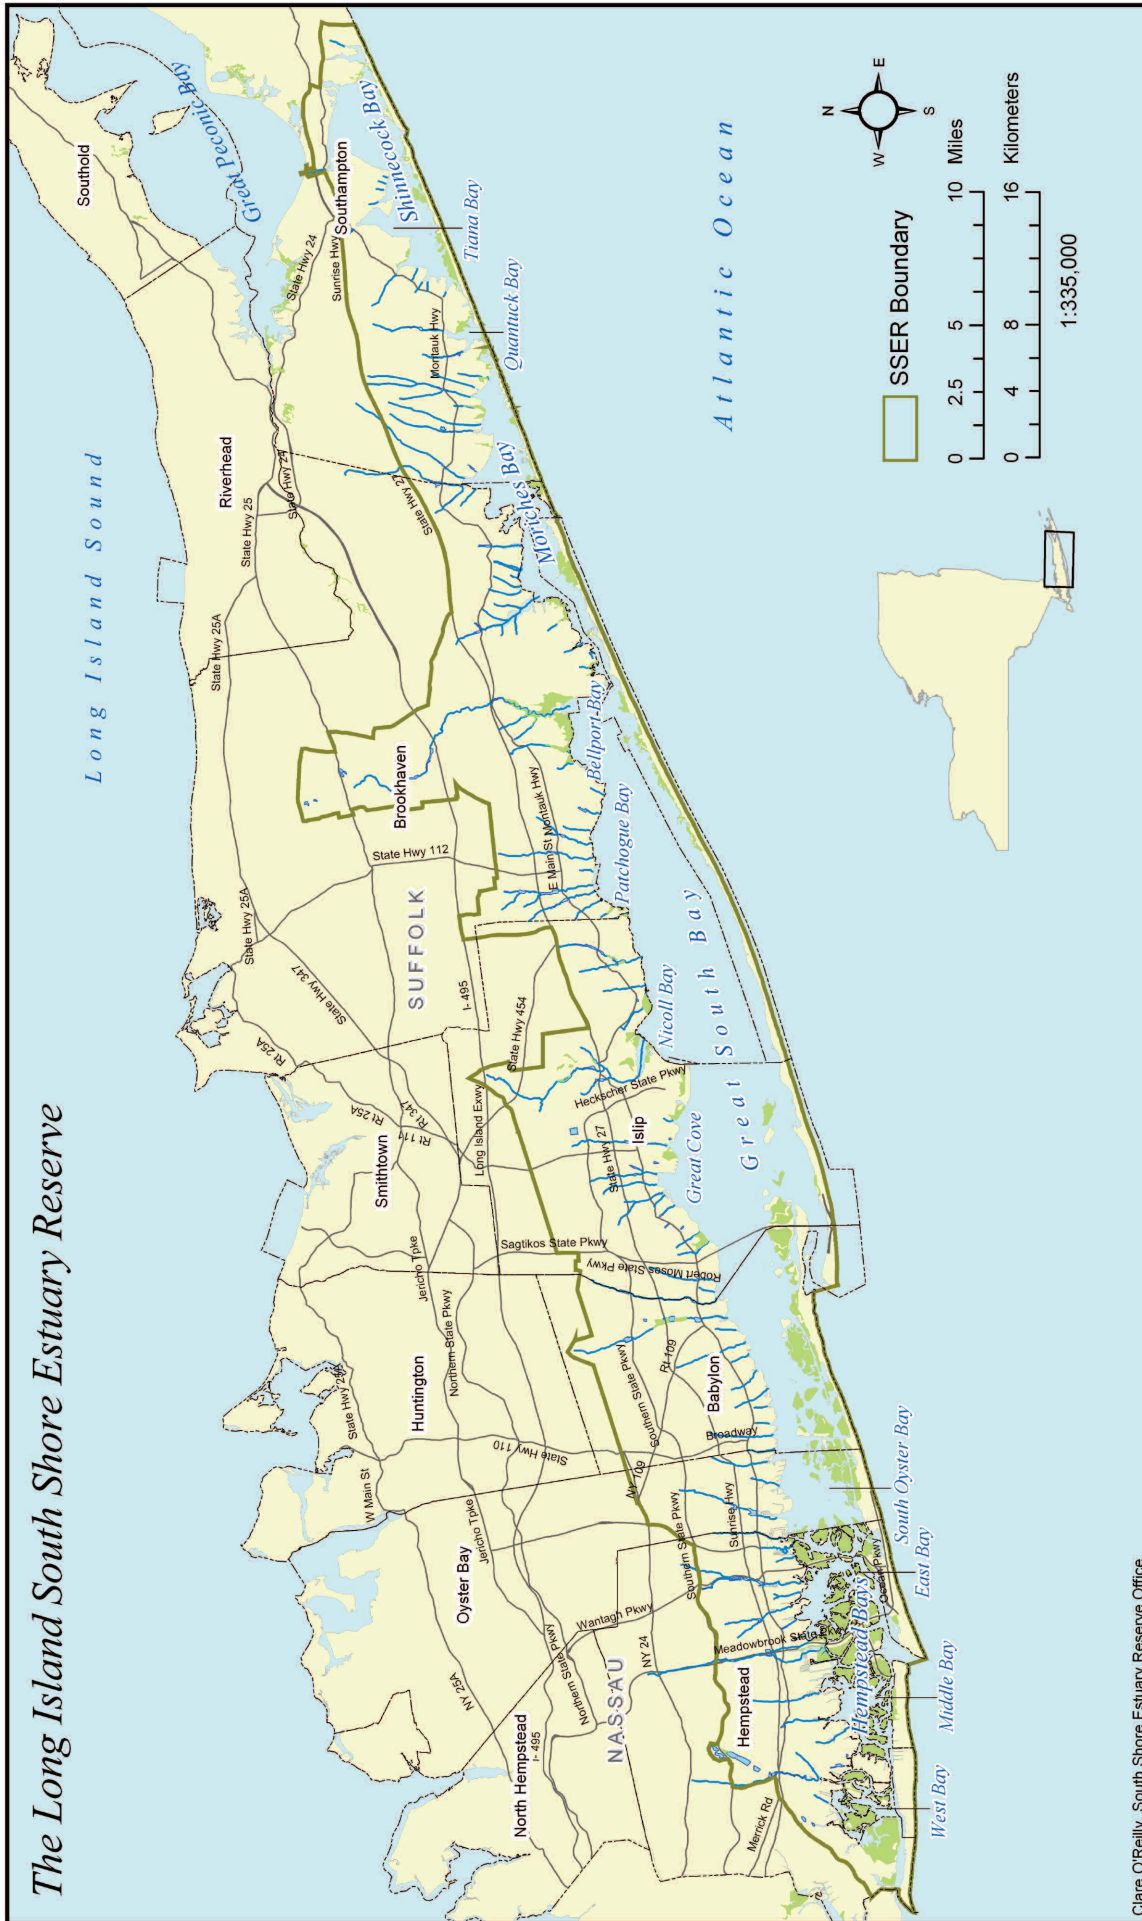

The Long Island South Shore Estuary Reserve

Clare O'Reilly, South Shore Estuary Reserve Office